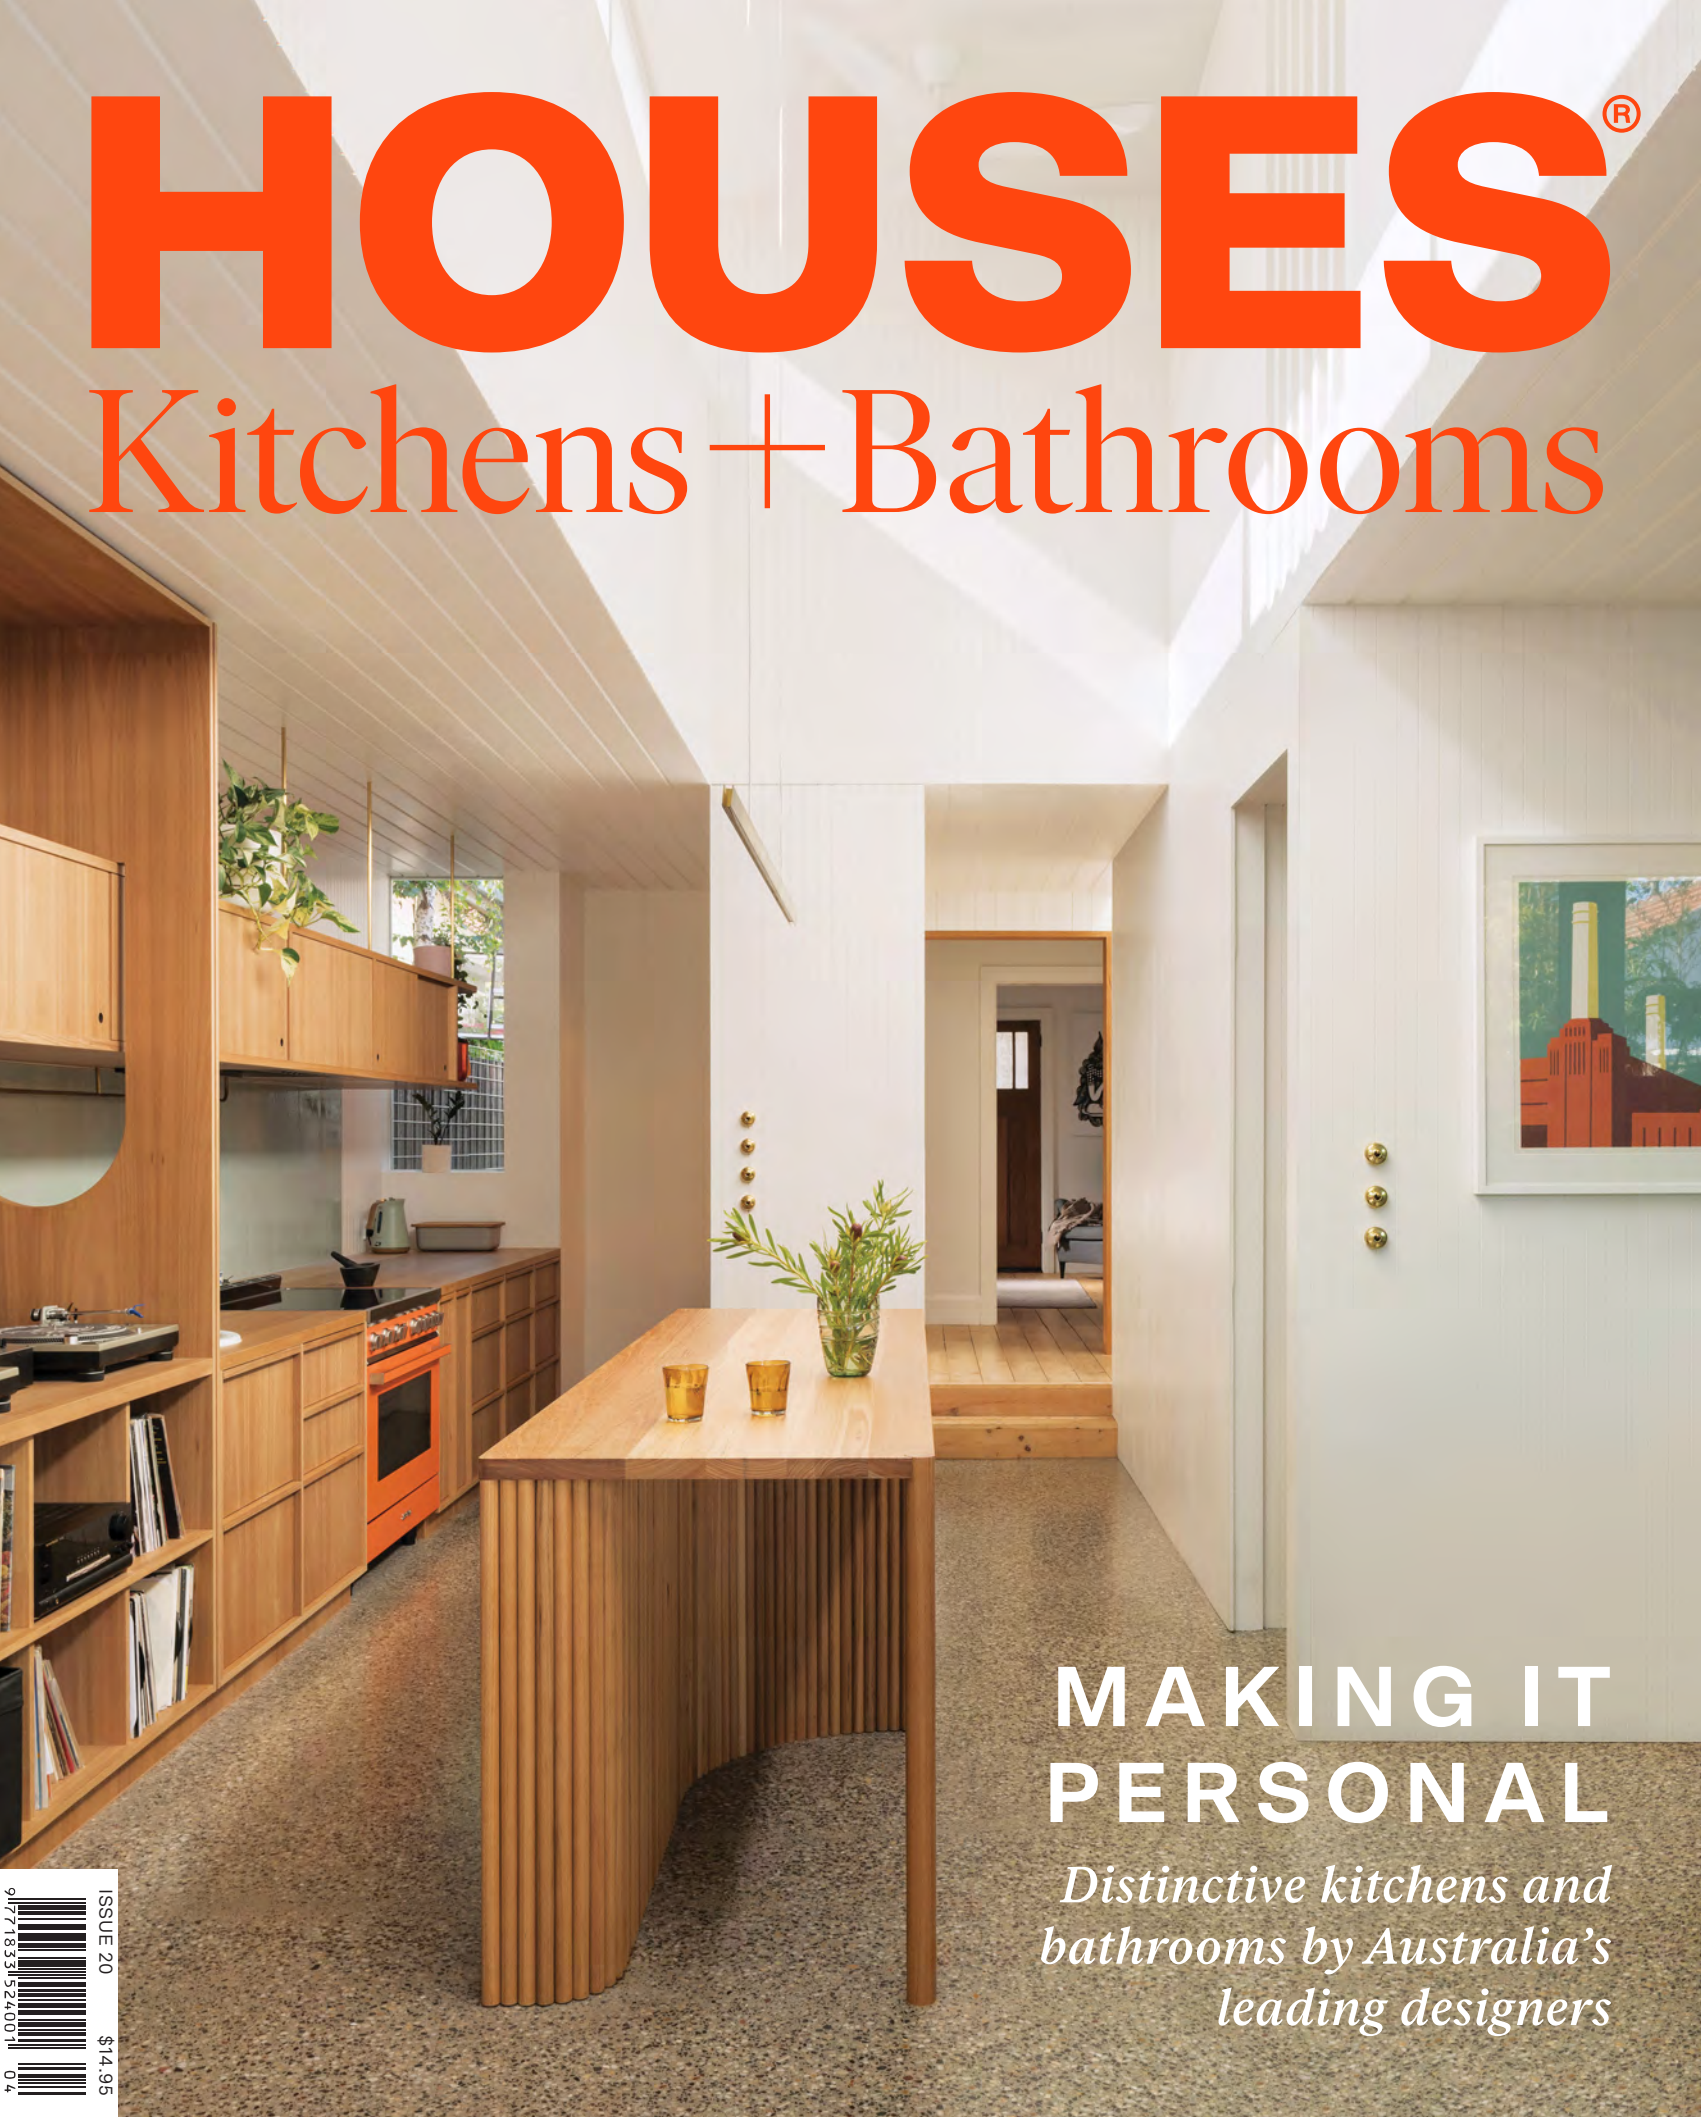

HOUSES®

Kitchens + Bathrooms

MAKING IT
PERSONAL

*Distinctive kitchens and
bathrooms by Australia's
leading designers*